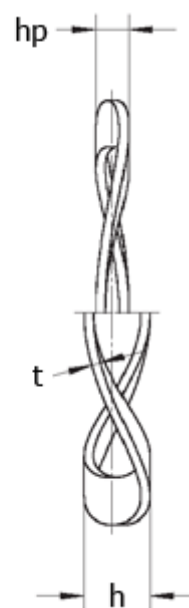

Article number: 22012008

Description: Wave washer L&M 36,8x30,8x0,4 K3
for bearing : 6301

Measures

d1 = 29.70
d2 = 35.40
F (N) at hp = 210.0
For bearing = 6301
h = 3.2
 hp = 1.40
t = 0.40
Waves = 3

Weight (kg) / 100 pcs = 0.102